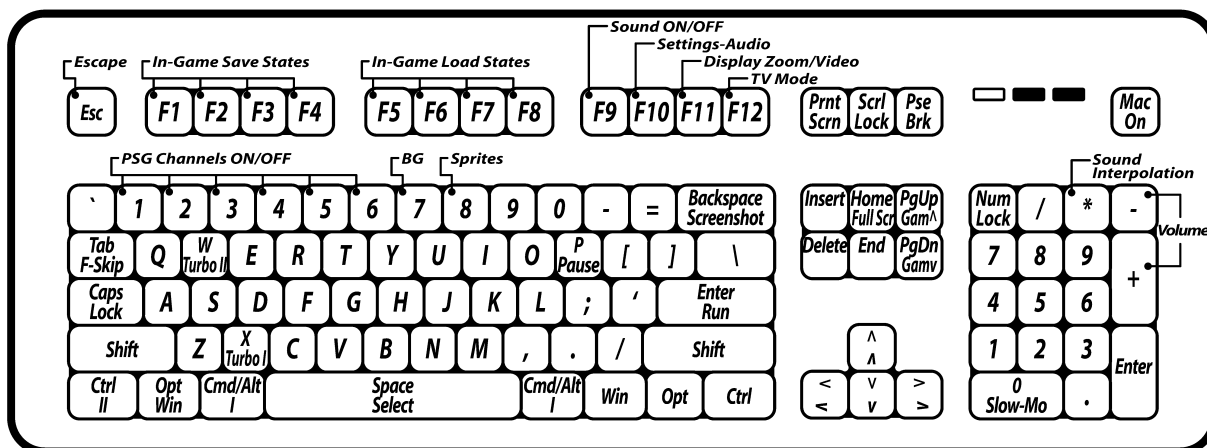

PC Engine • TurboGrafx-16 • Turbo Express • SuperGrafx • Turbo-Duo

*Logotypes are displayed for information purposes only. They do not imply an association between V-Note's Chronicle and their respective owners.

NEC's "TurboGrafx" project was a joint development between Hudson and NEC. Due to an inability to capture US licensing from developers fearful of Big N's market dominance, the platform faded into history. Passionate employees of NEC and Hudson, determined to keep the system relevant, continued development under a new brand - Turbo Technologies.

MagicEngine is delivered with a custom BIOS.

Some ROM's require an original BIOS, such as 'syscard3.pce', the Super System Card (version 3.01).

System Card 1.0 (PCE)
System Card 2.0 (TG-16)
System Card 2.1 (PCE)
System Card 3.0 (SCD2 - J)
System Card 3.1 (SCD2 - US)
(Place 'syscard.pce' in app folder.)
System Card 3 adds RAM to accommodate the SuperGrafx specs.

The 'Arcade Expansion' was for the PC-Engine only.

ROM converters are available, to play Japanese titles (except SuperGrafx) on US 'TurboGrafx-16' hardware.

TurboDuo is equipped with SuperGrafx hardware.

PSG Channels (Pattern Signal Generator)
Similar to MIDI.

ADPCM is a waveform audio format.

Ten no Koe Memory Bank

(Voices From The Sky)
Adds Additional Save Slots.

Games Express CD Card

For Games Express bootleg CD games.

Video Capture

FraPS
Video Mirror to Analog

© 2007 V-Note's Online
www.vnotesonline.com

V-Note's Online is not affiliated with or endorsed by any other copyrights or trademarks contained herein.
NEC, TurboGrafx-16 and PC Engine are the property of NEC & Turbo Technologies
The Hudson 'Bee' logo and HuCard System are the property of Hudson Soft.