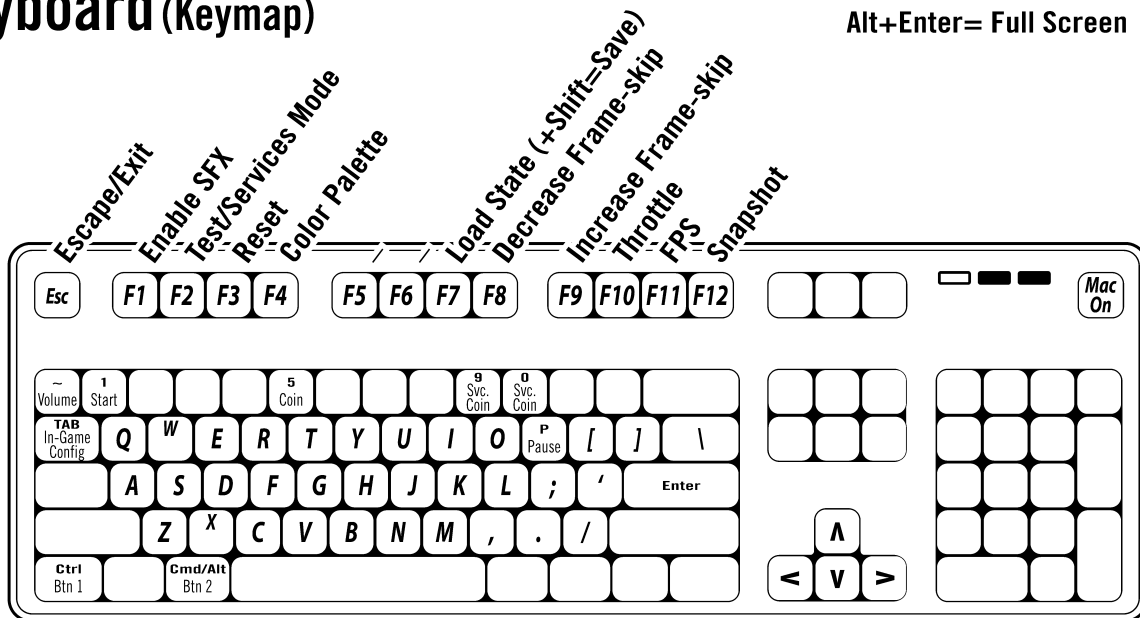

## In-Game Options

Tab button

## Notes

'Bad' Roms may req' a BIOS or Parent ROM. Game Info will list missing parts.

Analyze ROM sets to find duplicates.

'Romsets change from version to version, update your sets.'

## Keyboard (Keymap)

Alt+Enter= Full Screen